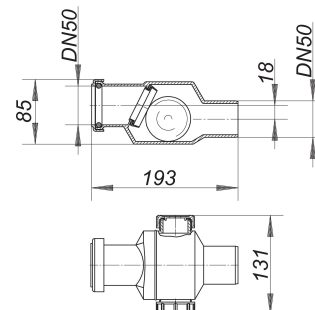

non-return valve RS 4.5, DN 50

Part number: 840028
GTIN: 4001636840028
Rebate group: 3

Description:

non-return valve RS 4.5, DN 50
vertical or horizontal installation
with rising ball seal

material:

body polypropylene
with two cleaning eyes

RS 4 non-return valves give a practical solution to back-flow in "problem" installations. The rising-ball mechanism prevents water flowing back into baths or showers.

Type RS 4 non-return valves are used to prevent back-flow in pipework, but should not be regarded as anti-flooding valves conforming to DIN 1997. These non-return valves are not permitted to be installed instead of anti-flooding valves below flood level.