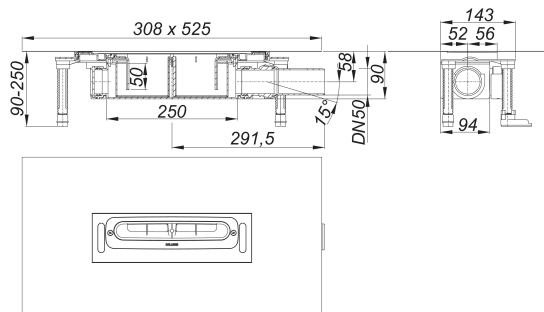

drain body DallIFlex, DN 50

Part number: 539007
 GTIN: 4001636539007
 Rebate group: 11

Description:

drain body DallIFlex, DN 50
 conforming to DIN EN 1253
 for installation with shower channels CeraFloor, CeraWall, CeraFrame, Zentrix, CeraNiveau and CeraFrame Liquid.

specification

- integrated anchors for extra grip in the screed
- flexible sealing collar for secure bonding of under-tile waterproofing
- accessories for sound insulated installation
- sound absorbing and height adjustable levelling legs
- removable trap insert, 50 mm water seal (conforming to DIN EN 1253)
- temporary blanking plate

material

polypropylene

Outlet DN 50 horizontal, can be positioned on three sides without tools, with ball-joint, adjustable 0 – 15 degrees

Outlet polypropylene

Flow rates tested to DIN EN 1253:

Nominal diameter	Product standard	Min. flow rate according to norm	Water level according to norm	Flow rate at water level 10 mm	Flow rate at water level 20 mm
DN 50	DIN EN 1253	0.80 l/s	20.00 mm	0.61 l/s	0.83 l/s

Spare parts:

535504 trap insert DallIFlex

539144 sealing collar DallIFlex