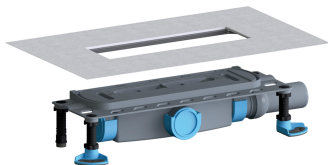

drain body DallIFlex, DN 50

Part number: 539007
 GTIN: 4001636539007
 Rebate group: 11

Description:

drain body DallIFlex, DN 50
 conforming to DIN EN 1253
 for installation with shower channels CeraFloor, CeraWall, CeraFrame, Zentrix, CeraNiveau and CeraFrame Liquid.

specification

- integrated anchors for extra grip in the screed
- flexible sealing collar for secure bonding of under-tile waterproofing
- accessories for sound insulated installation
- sound absorbing and height adjustable levelling legs
- removable trap insert, 50 mm water seal (conforming to DIN EN 1253)
- temporary blanking plate

material

polypropylene

Outlet DN 50 horizontal, can be positioned on three sides without tools, with ball-joint, adjustable 0 – 15 degrees

Outlet polypropylene

Flow rates tested to DIN EN 1253:

Nominal diameter	Product standard	Min. flow rate according to norm	Water level according to norm	Flow rate at water level 10 mm	Flow rate at water level 20 mm
DN 50	DIN EN 1253	0.80 l/s	20.00 mm	0.61 l/s	0.83 l/s

Spare parts:

535504 trap insert DallIFlex

539144 sealing collar DallIFlex