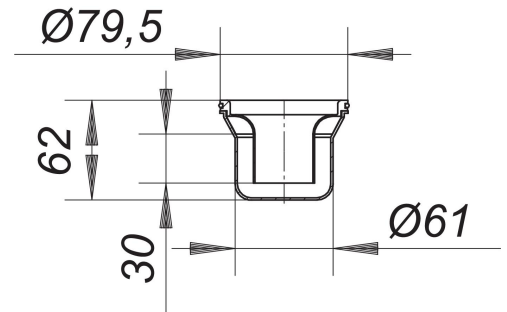

trap insert ORIO 60

Part number: 160690
GTIN: 4001636160690
Rebate group: 1

Description:

trap insert ORIO 60
spare part

Spare parts:

160379 shower drain ORIO 60 N, DN 40

161338 shower trap ORIO 60 Select, stainless s

161345 shower trap ORIO 60 Select, stainless s