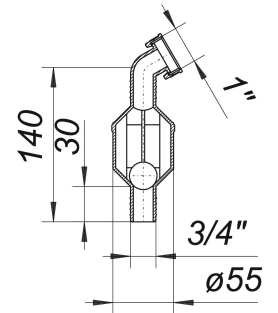

## non-return valve RS 3, 1"

Part number: 090331  
GTIN: 4001636090331  
Rebate group: 1

### Description:

non-return valve RS 3, 1"  
rising ball system fitted in place of hose connector on a trap with a washing machine connector

material:  
white polypropylene